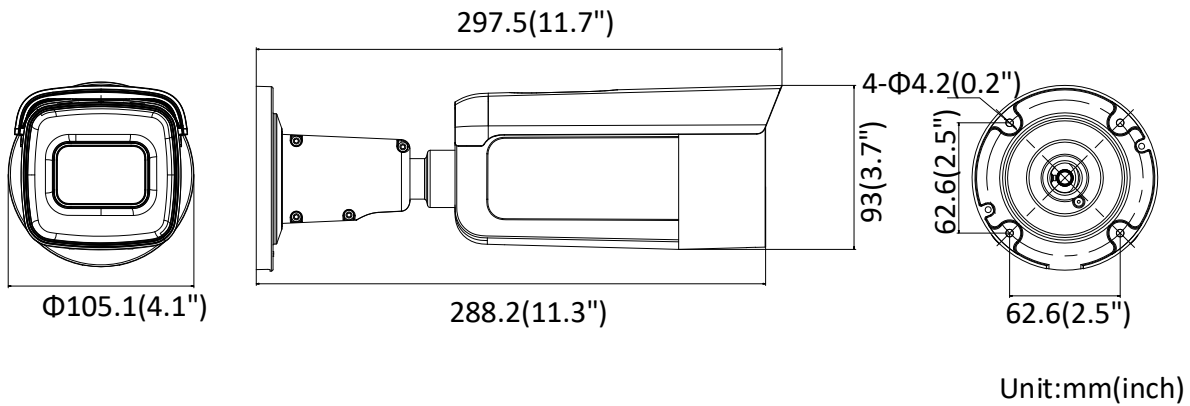

Dimensions	Φ105.1 × 297.5 mm (Φ4.1"× 11.7")
Weight	Camera: Approx. 1335 g (2.9 lb.) With Package: 2004g (4.4lb.)

Available Model:

DS-2CD2645G1-IZ (2.8 to 12 mm), DS-2CD2645G1-IZS (2.8 to 12 mm)

Dimensions